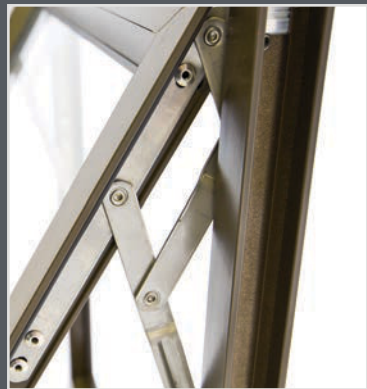

Why Aluminium?

COST SAVING

NO WEATHERING
OR RUSTING

QUICK AND EASY
TO INSTALL

LOW
MAINTENANCE