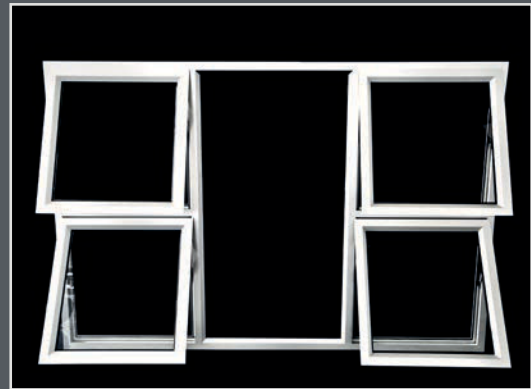

Why Aluminium?

COST SAVING

NO WEATHERING
OR RUSTING

QUICK AND EASY
TO INSTALL

LOW
MAINTENANCE