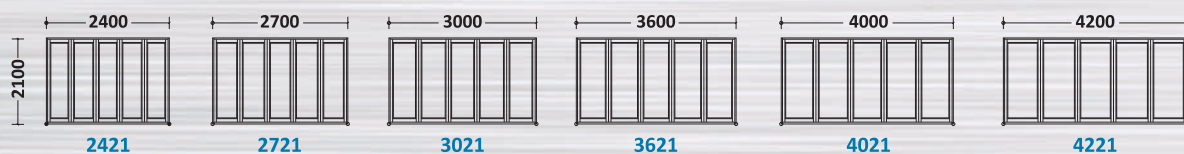

3 Panels

5 Panels

3 Panels

5 Panels

Entrance Doors

HDMM921PH
 EDH Lever handle
 Hinged Door
 4mm Pacific
 toughened glass

HDMM921S10
 Natural: S10 Silver Glass
 Bronze: S10 Bronze Glass
 Small Pivot Handle
 S10 Reflective Glass