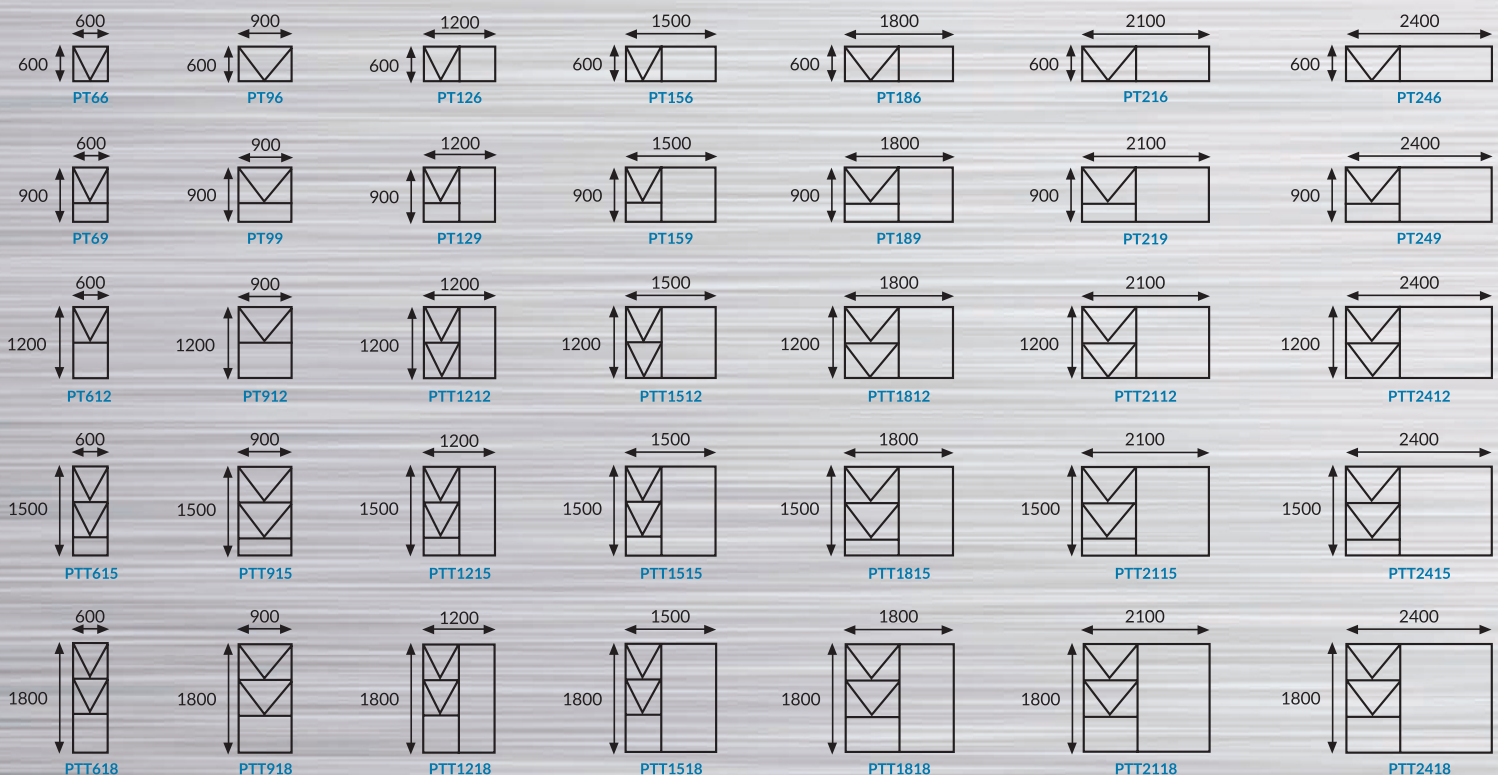

Standard 30,5mm Casement Window Range

Maximum sash size: width 600mm height 600mm. All dimensions indicated are normal opening sizes. Deduct 10mm for actual overall window size. Windows 1800mm and wider get 900mm vents. P4TT windows get 600mm wide vents.