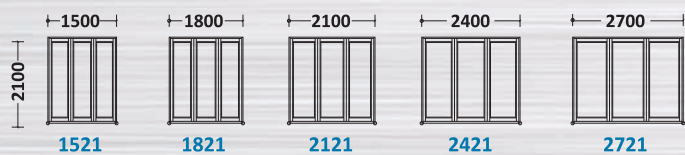

3 Panels

5 Panels

3 Panels