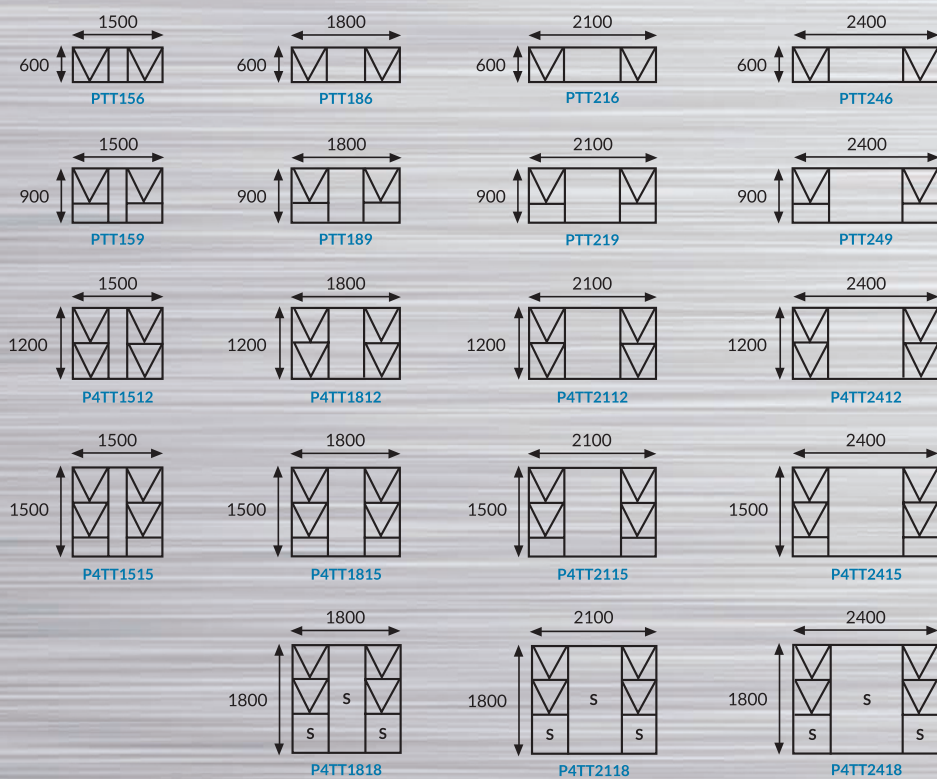

Standard 30,5mm Casement Window Range

Maximum sash size: width 600mm height 600mm. All dimensions indicated are normal opening sizes. Deduct 10mm for actual overall window size. Windows 1800mm and wider get 900mm vents. P4TT windows get 600mm wide vents.

Why Aluminium?

COST SAVING

NO WEATHERING
OR RUSTING

QUICK AND EASY
TO INSTALL

LOW
MAINTENANCE

Standard 30,5mm Casement Window Range

S - SAFETY GLASS

* Burglar bars can be fitted as optional extra to all openings.

1200 mm

2100 mm

PDVCG1221
Natural: S10 Silver Glass
Bronze: S10 Bronze Glass
Large Pivot Handle
S10 Reflective Glass

1200 mm

2100 mm

PDPAT1221
Natural: S10 Silver Glass
Bronze: S10 Bronze Glass
Large Pivot Handle
S10 Reflective Glass

*** Open Out is not a stock item ***

**Actual door size 10mm smaller
in height - width**