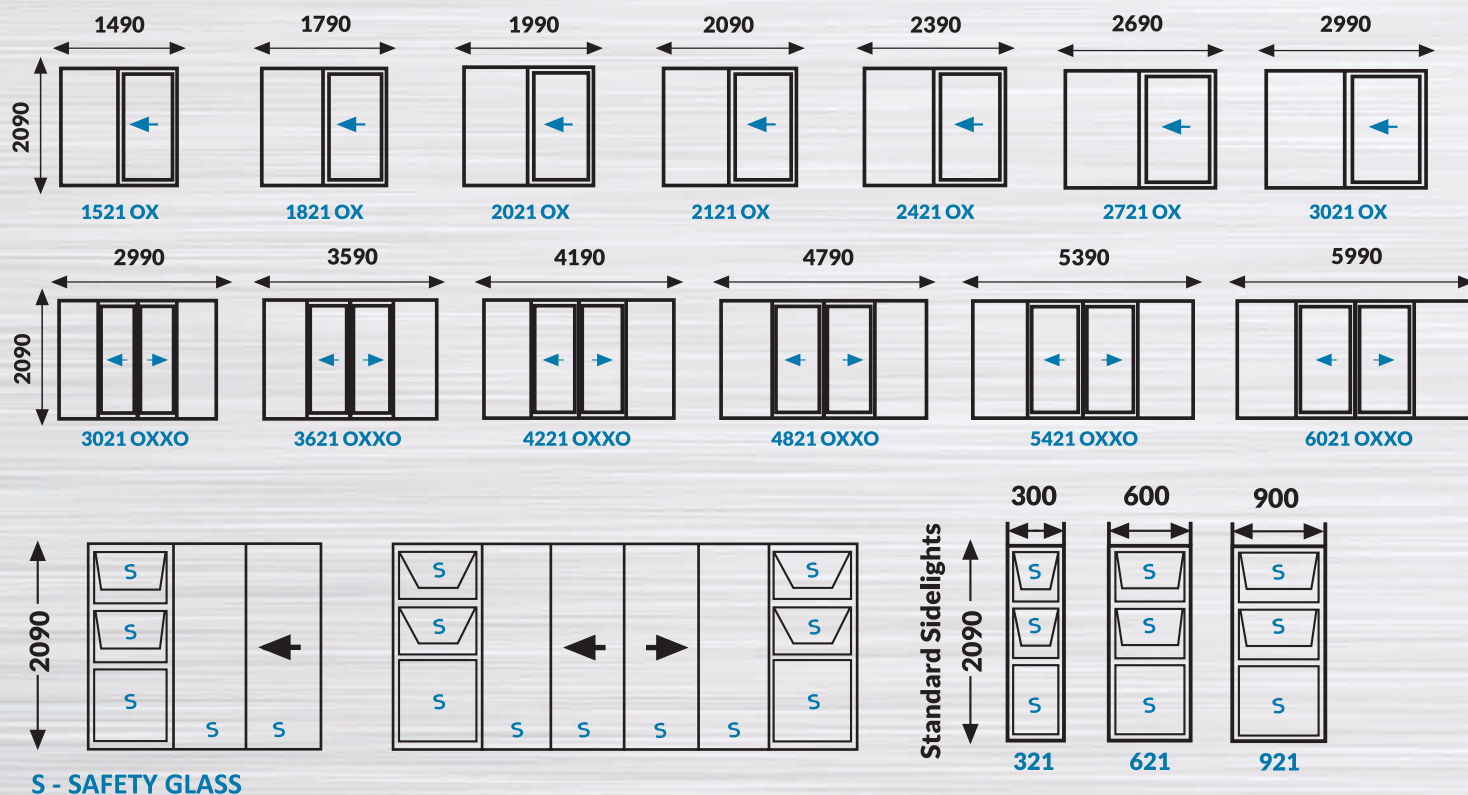

Standard Sliding Doors